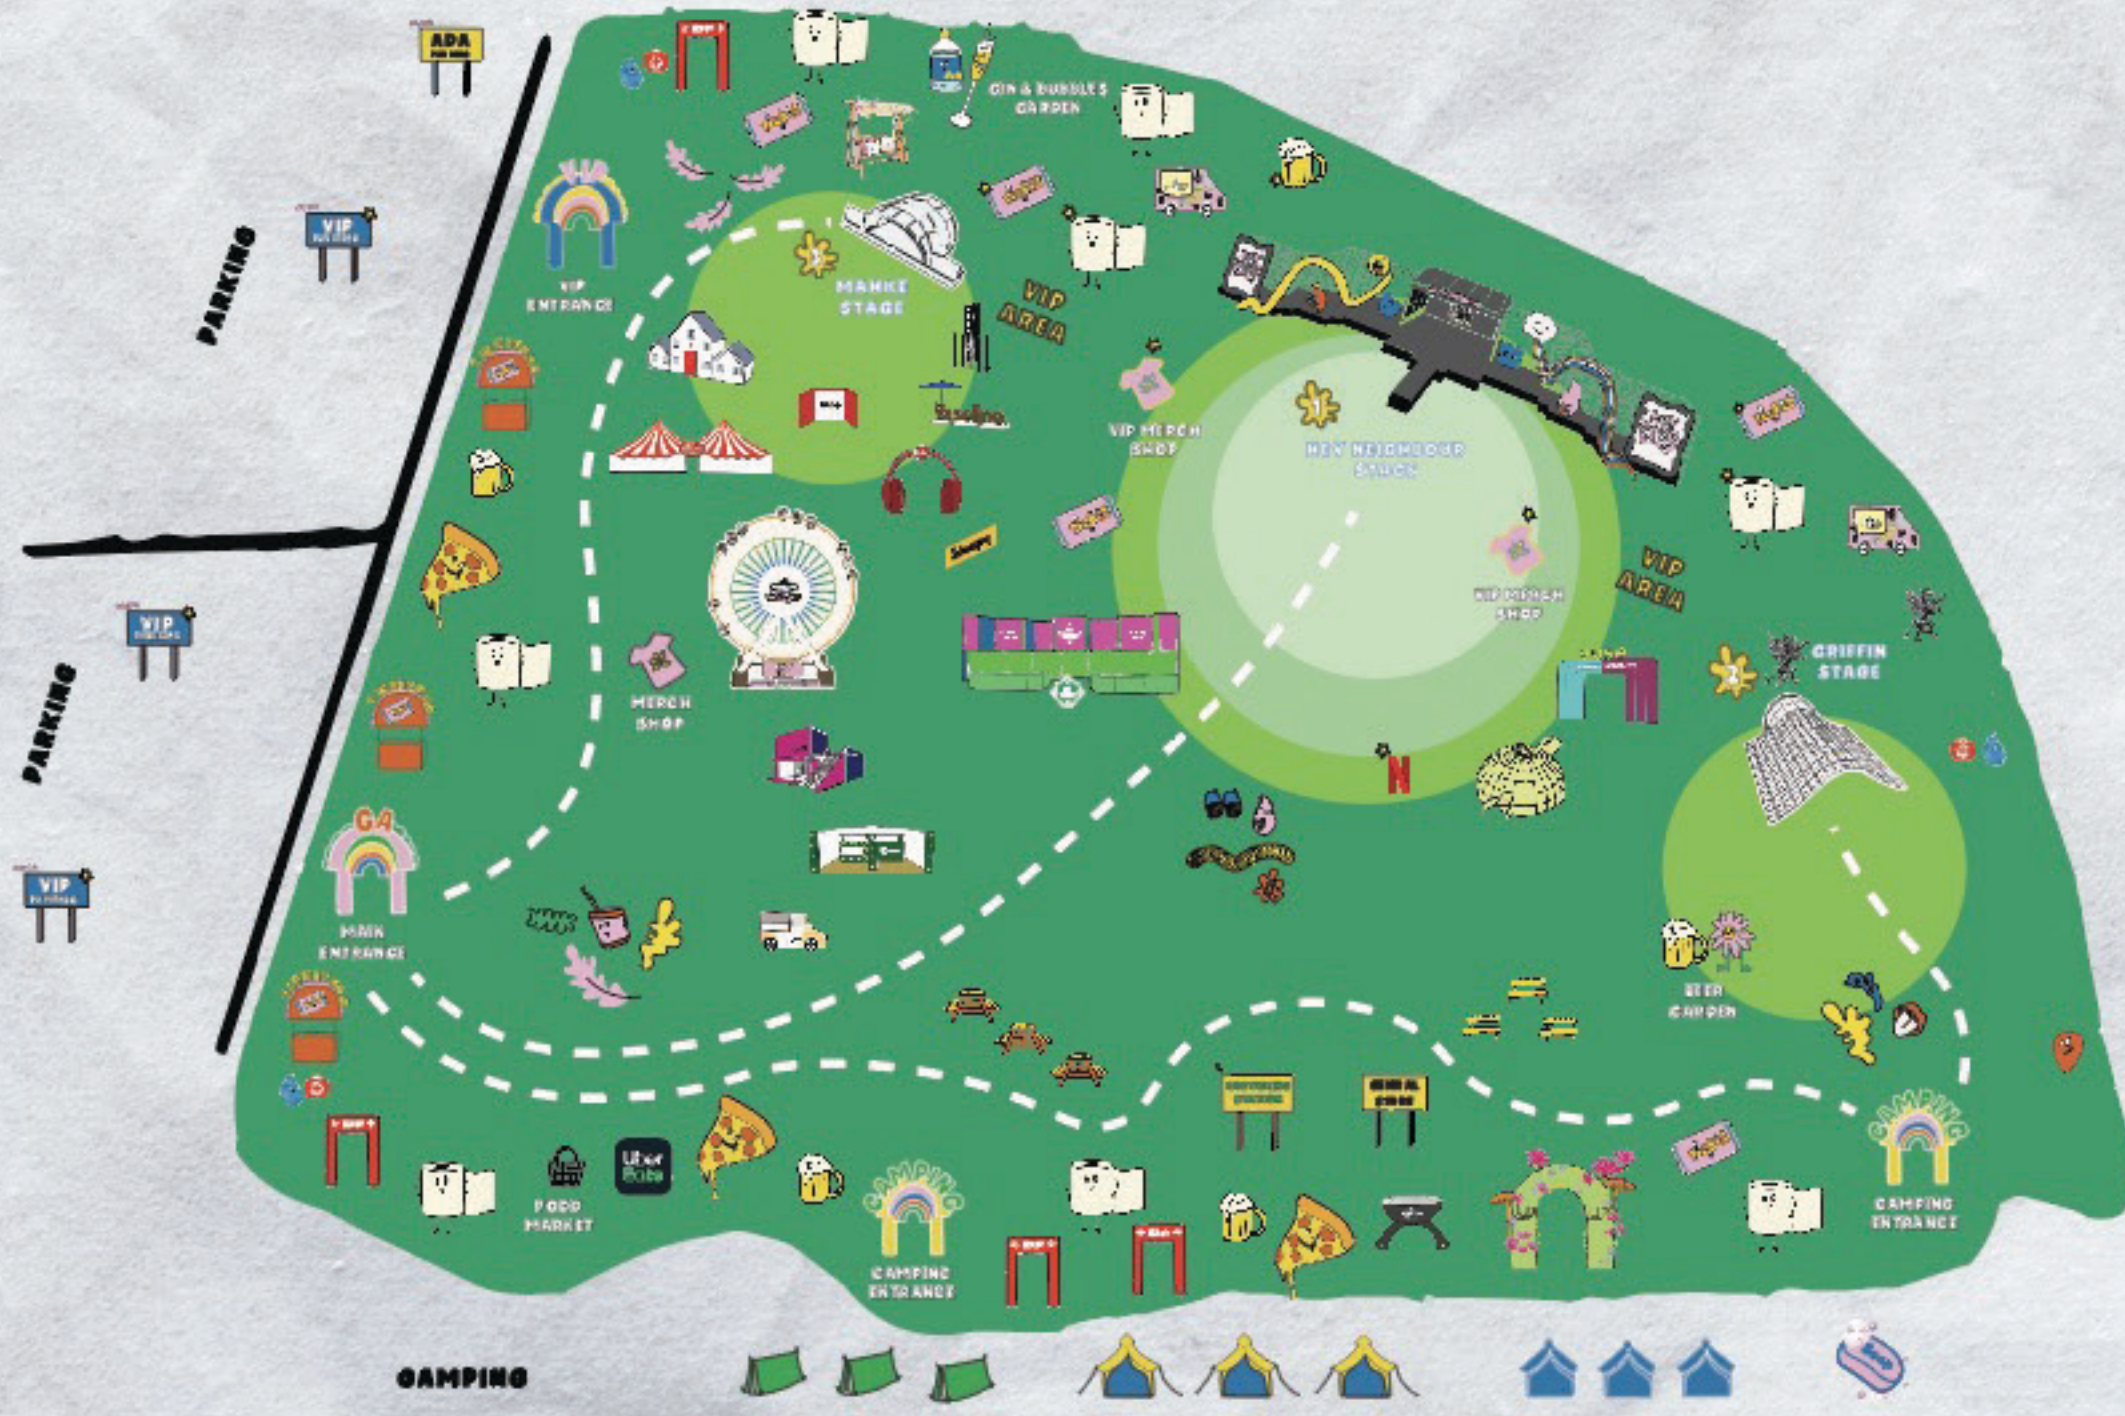

150 ★ YRS

Heineken®

presents

THE NEIGHBOURHOOD

	STRONGBOW FERRIS WHEEL		TENTING		LUX		MEDICS
	CAMPING		KLIPDRIFT		EMERGENCY EXIT		VIP AREA
	GLAMPING		TRESEMME		LOST & FOUND		RECYCLING STATION
	KITKAT KARNIVAL		JG LE ROUX		ADA PARKING		VIP PARKING
	COKE STUDIO		PUBLIC TOILET		GENERAL STORE		BEER BENCHES
	HEINEKEN DESTINATION GOOD TIMES		VIP TOILET		FOOD BENCHES		ABLUTIONS
	TICKETPRO TOP UP		WATER		ART INSTALLATION		ART INSTALLATION
	TICKETPRO		FOOD COURT		ART INSTALLATION		ART INSTALLATION
	PRIMEDIA		BAR		SCHEWPPES		
	NETFLIX IT'S A FULL HOUSE		THE PLAYGE				
	NETFLIX VIP		VIP BAR				
	ROBERTSONS, AROMAT, KNORR & MAGNUM		BEER GARDEN				
	AXE DOME		MERCY SHOP				
	NEDBANK		VIP MERCY SHOP				
	OLAY		FOOD TRUCKS				
			MEDICS				